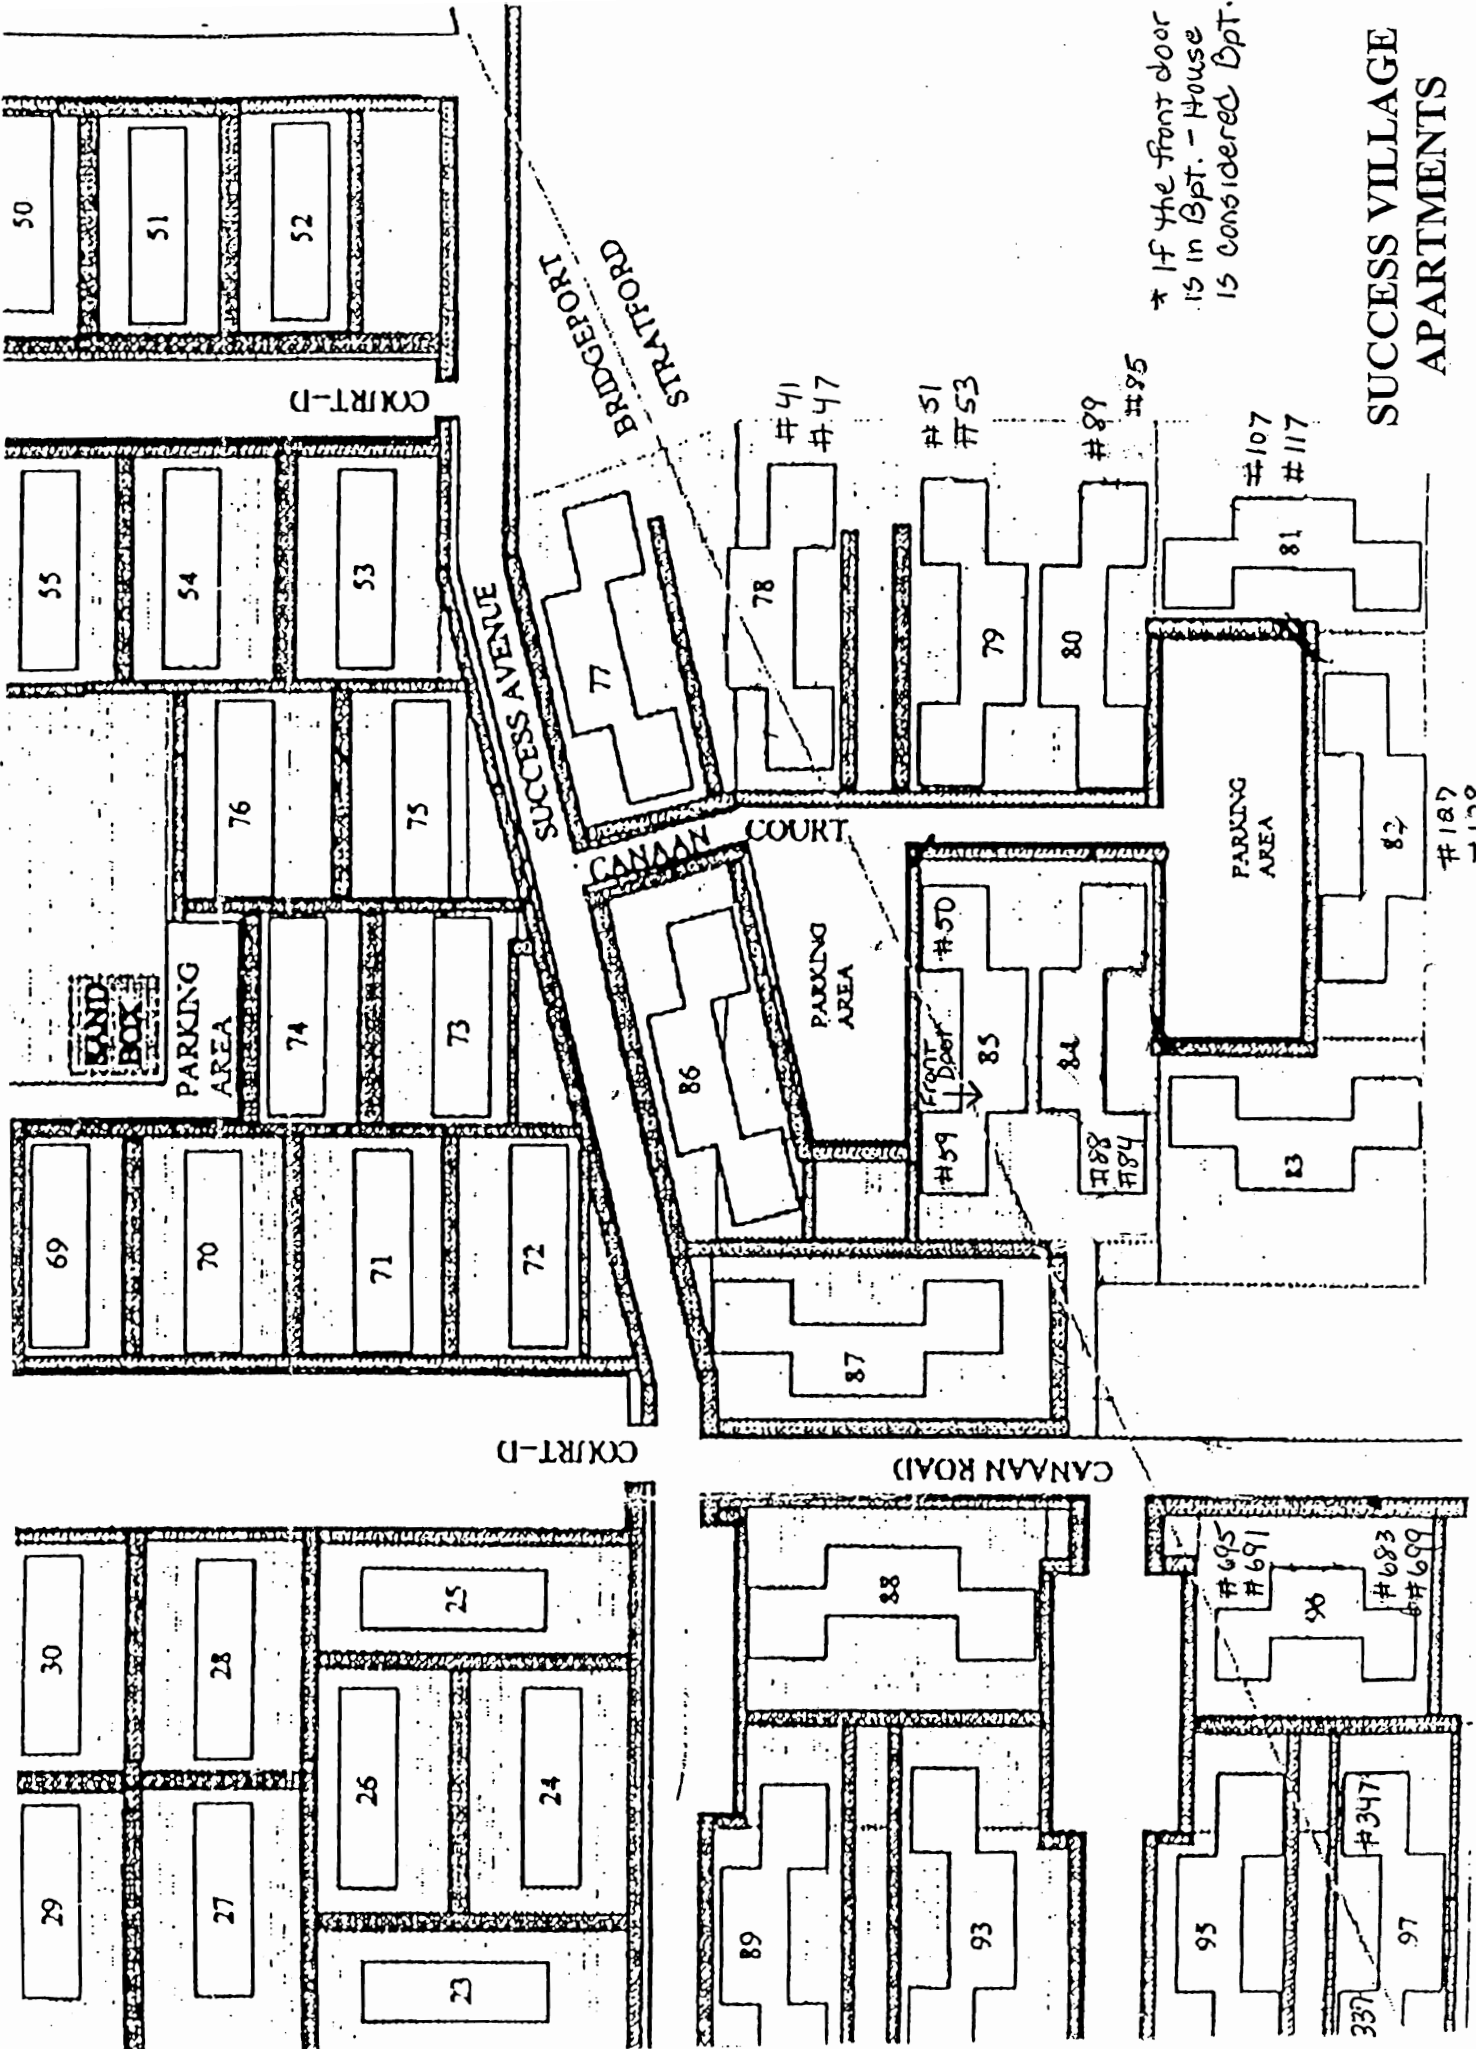

* If the front door is in Bpt. - House is considered Bpt.

SUCCESS VILLAGE APARTMENTS