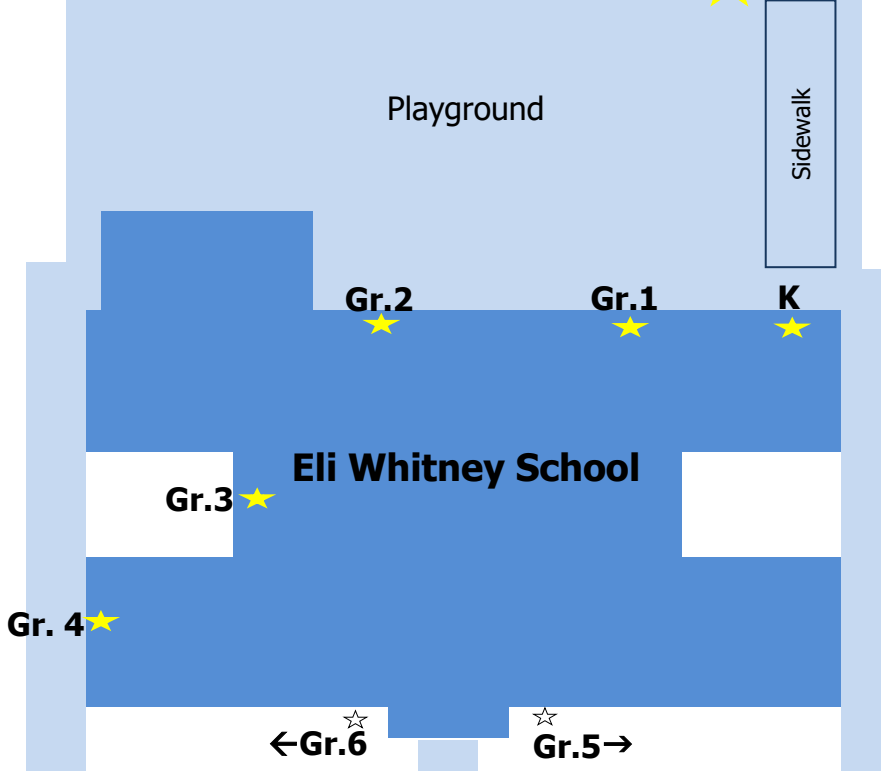

**Eli Whitney School
Arrival and Dismissal**

- Park in lot, or on streets
- Use sidewalks
- Students should arrive and dismiss at designated grade level

New 2020!

North Parking Lot

South Parking Lot

**No Drop Off or
Pick Up**

**No Drop Off or
Pick Up**

Handicap and
Staff Only

Staff Only

Bus Lane – Buses Only!

----- Huntington Road – No Drop Off or Pick Up Here! -----